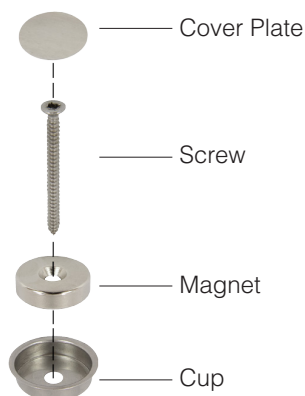

NEW

Windsor

Concealed Fix Cup Magnet

Code: 1464
25mm x 7mm Cup Magnet

For install use a 25mm spade bit

- > Easy and tidy install
- > N42 high strength magnetic raw material
- > Steel cup and cover included for a clean, finished look
- > Bumpstops included for a silent and soft close